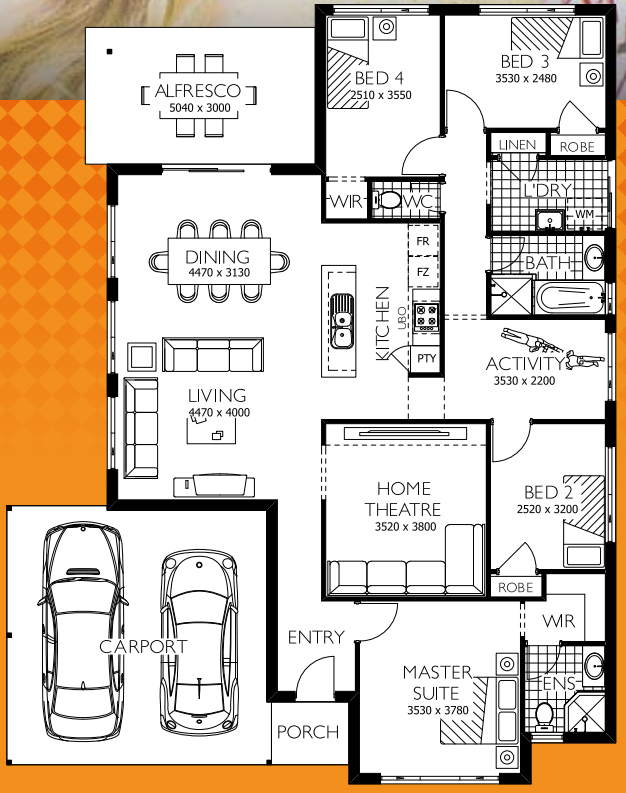

Featured: Mezure $135,345

Do you qualify? To find out more freecall 1800 500 799.

DISPLAY HOMES OPENING TIMES: Sat and Sun 1pm-5pm, Monday and Wednesday 2pm-5pm. **Butler Impington Street (Brighton). Forrestdale Rufous Lane (Herron Park).**

A MEMBER OF THE JWHGROUP

13 brand new designs online at firstabode.com.au | Part of the Residential Building WA family

FRB150303